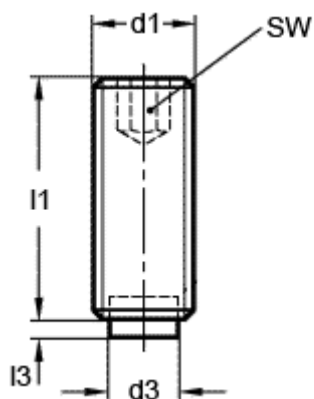

# Data Sheet

Article number: 209316431

Description: E+G Grub screw, st. steel  
GN 913.5-M8-32-KU

## Measures

---

$d1 = M8$   
 $d3 = 5$   
 $l1 = 32.0$   
 $l3 = 1.6$   
 $SW = 4.0$